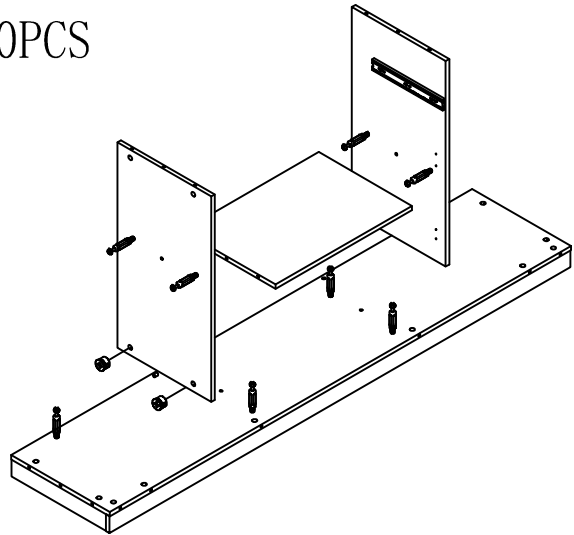

22

2pcs

MODEL: AX-DR03B # Side Cabinet

1

A	16PCS	B	16PCS
29*6MM		15*10.5MM	

3

2

10PCS
15*10.5MM

J	10PCS	A	10PCS	C	6PCS	A	8PCS
		29*6MM		8*30MM		29*6MM	

E 6PCS

Ø3.5x14

4

K	1PCS
12"	

MODEL: AX-DR03B # Side Cabinet

7

B*10PCS

5

B*4PCS
D*4PCS

6

B	8PCS	D	4PCS
			
15*10.5MM		8*38MM	

B	10PCS
	
15*10.5MM	

7

C: 6PCS
A: 28PCS

8