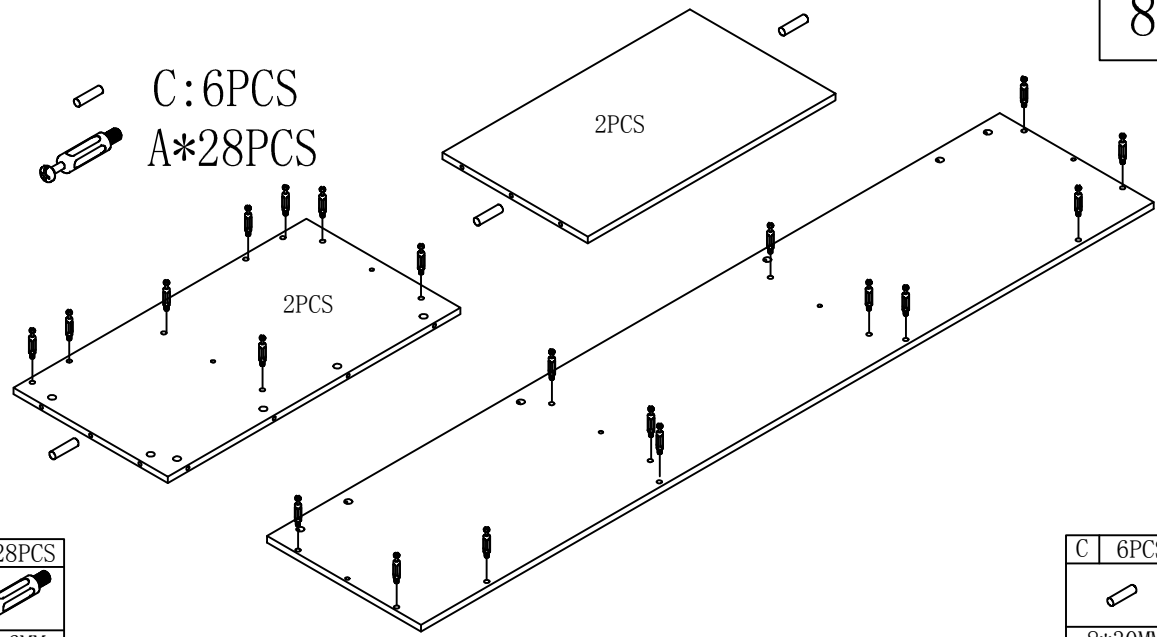

J	10PCS	A	10PCS	C	6PCS	A	8PCS
		29*6MM		8*30MM		29*6MM	

E 6PCS

Ø3.5x14

4

K	1PCS
12"	

MODEL: AX-DR03B # Side Cabinet

7

B*10PCS

5

B*4PCS
D*4PCS

6

B	8PCS	D	4PCS
			
15*10.5MM		8*38MM	

B	10PCS
	
15*10.5MM	

7

C: 6PCS
A: 28PCS

8

A	28PCS
	
29*6MM	

C	6PCS
	
8*30MM	

MODEL:AX-DR03B # Side Cabinet

8

8

B*20PCS

9

B 10PCS
 15*10.5MM

MODEL: AX-DR03B # Side Cabinet

-  C: 2PCS
-  A: 20PCS
-  B: 20PCS

10	G	6PCS	L	2PCS	E	16PCS
						
					Ø3.5x14	

-  G: 20PCS
-  L: 2PCS
-  E: 16PCS

11

-  M: 4PCS
-  A: 8PCS
-  B: 8PCS
-  E: 6PCS
-  N: 4PCS

A	20PCS
	
29*6MM	