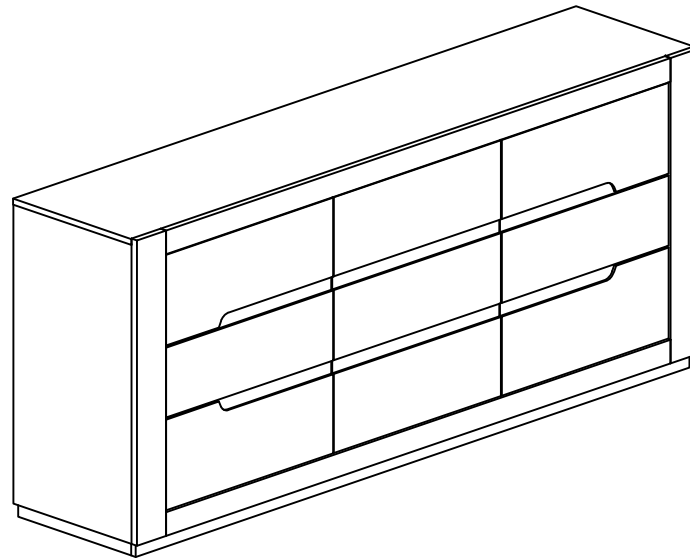

2 Persons

2 hours

MODEL:AX-DR03B # Side Cabinet

1

MODEL:AX-DR03B # Side Cabinet

2

1

1pcs