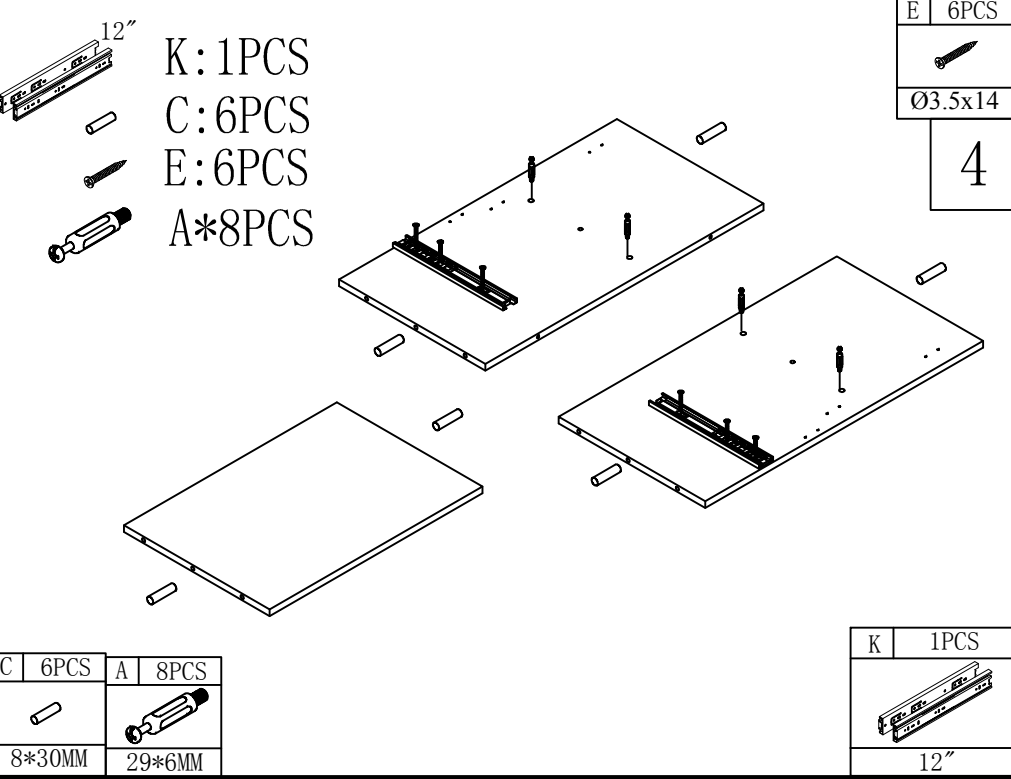

22

2pcs

MODEL: AX-DR03B # Side Cabinet

1

A	16PCS	B	16PCS
29*6MM		15*10.5MM	

3

2

10PCS
15*10.5MM

J	10PCS	A	10PCS	C	6PCS	A	8PCS
		29*6MM		8*30MM		29*6MM	

E 6PCS

Ø3.5x14

4

K	1PCS
12"	

MODEL: AX-DR03B # Side Cabinet

7

B*10PCS