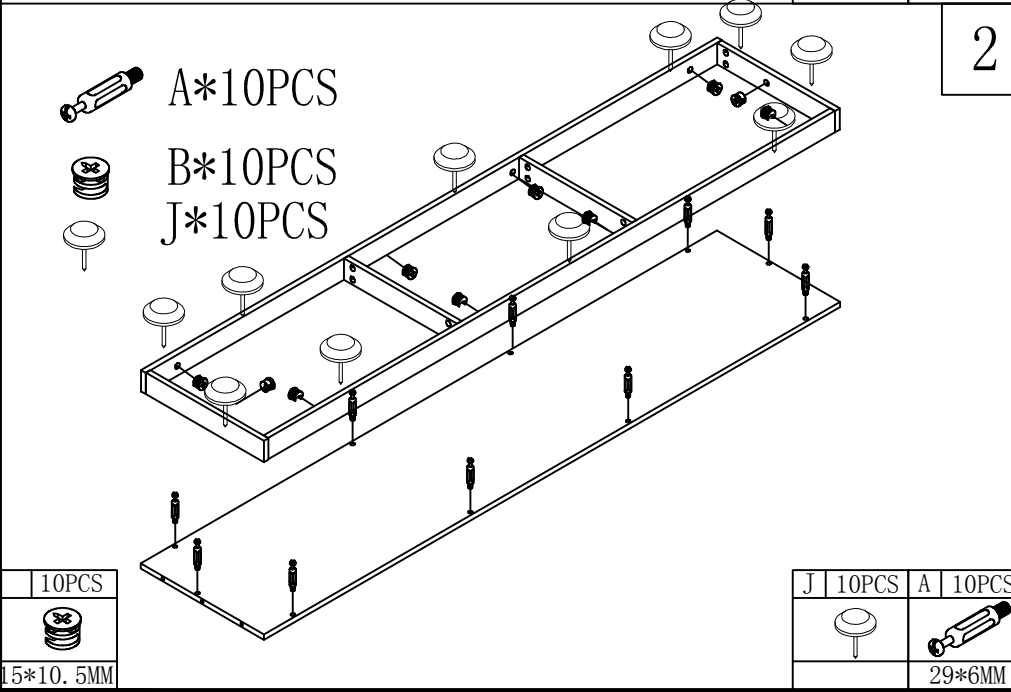

22

2pcs

MODEL: AX-DR03B # Side Cabinet

1

A	16PCS	B	16PCS
29*6MM		15*10.5MM	

3

2

10PCS
15*10.5MM