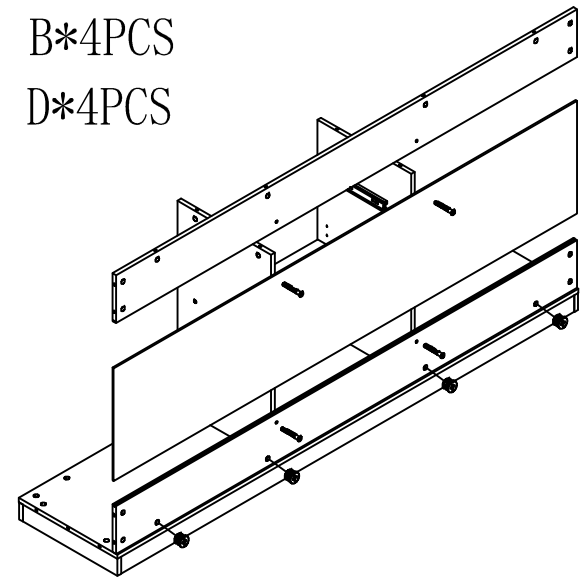

J	10PCS	A	10PCS	C	6PCS	A	8PCS
		29*6MM		8*30MM		29*6MM	

E 6PCS

Ø3.5x14

4

K	1PCS
12"	

MODEL: AX-DR03B # Side Cabinet

7

B*10PCS

5

B*4PCS
D*4PCS

6

B	8PCS	D	4PCS
			
15*10.5MM		8*38MM	

B	10PCS
	
15*10.5MM	

7

C: 6PCS
A: 28PCS

8