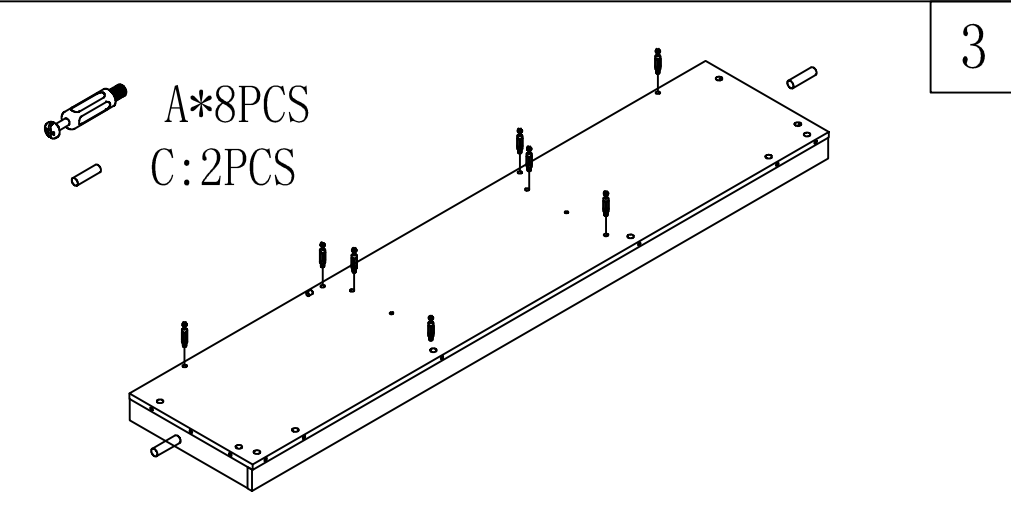

22

2pcs

MODEL: AX-DR03B # Side Cabinet

1

A	16PCS	B	16PCS
29*6MM		15*10.5MM	

3

2

10PCS
15*10.5MM