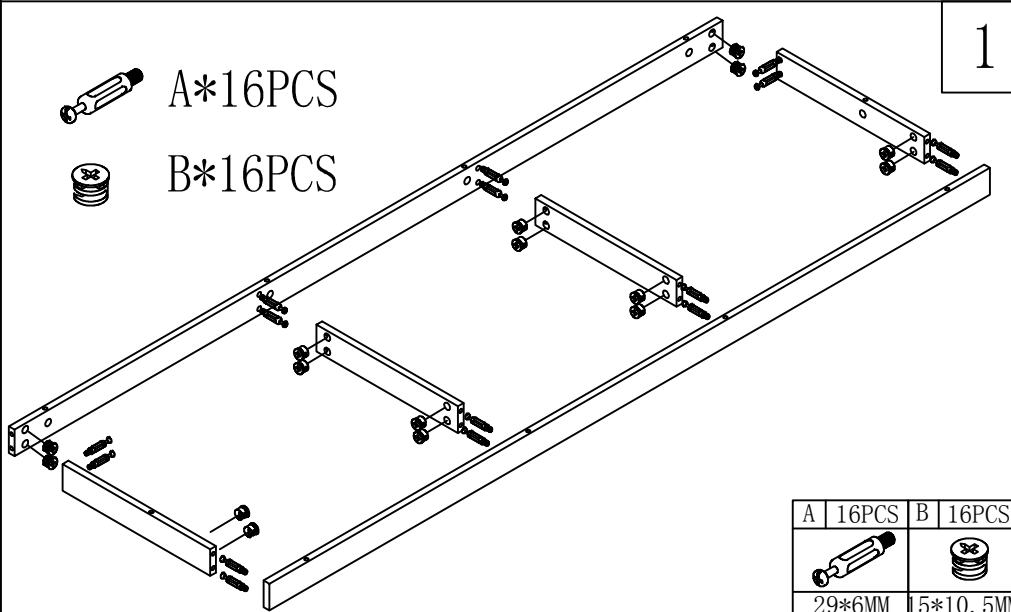

22

2pcs

MODEL: AX-DR03B # Side Cabinet

1

A	16PCS	B	16PCS
29*6MM		15*10.5MM	

3

2

10PCS
15*10.5MM