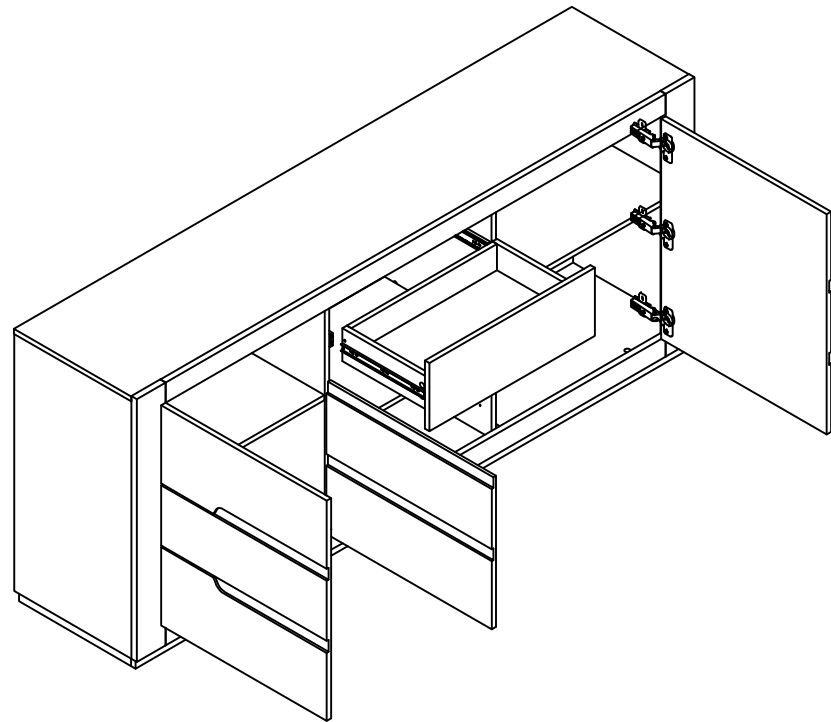

MODEL: AX-DR03B # Side Cabinet

-  C: 2PCS
-  A: 20PCS
-  B: 20PCS

10	G	6PCS	L	2PCS	E	16PCS
						
					Ø3.5x14	

-  G: 20PCS
-  L: 2PCS
-  E: 16PCS

11

-  M: 4PCS
-  A: 8PCS
-  B: 8PCS
-  E: 6PCS
-  N: 4PCS

A	20PCS
	
29*6MM	

C	2PCS	B	20PCS	N	20PCS	A	8PCS	B	8PCS
									
8*30MM		15*10.5MM		10*10MM		29*6MM		15*10.5MM	

M	4PCS	E	6PCS
			
Ø3.5*50		Ø3.5x14	

MODEL:AX-DR03B # Side Cabinet

10

 F 5PCS
 E:10PCS

H	5PCS
	

E	10PCS
	
Ø3.5x14	

12

 E:32PCS

E	6PCS
	
Ø3.5x14	

MODEL:AX-DR03B # Side Cabinet

11

 H*8PCS

 E:32PCS

12